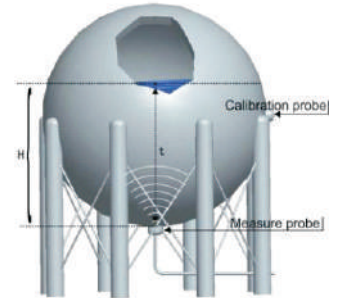

外贴式超声波液位计

NON-INTRUSIVE ULTRASONIC LEVEL GAUGE

GUT600

GaMicos

产品特点

Features

-
-
-
-
-
-

1‰ FS

1 cm

S 性能参数
Specifications

	3m,5m,10m,15m,20m,30m,50m
	± 1‰ FS
	-45 - + 100
	1
	± 9.9m
	4 - 20mA (Max 500),HART,MODBUS
	DC 24V (22V - 36V) DC 24V (18V - 30V)
	< 1 W
	RS-485, ,HART,MODBUS
	(0% - 95%)RH
	-50 - + 100
	Exd IIC T6
	IP65. IP67
	M20x1.5 (F) 1/2 NPT (F) H